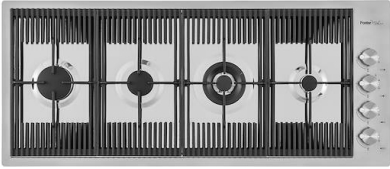

RECOMMENDED PAIRINGS

Cooker hob Milanello

7681 000

8425 100