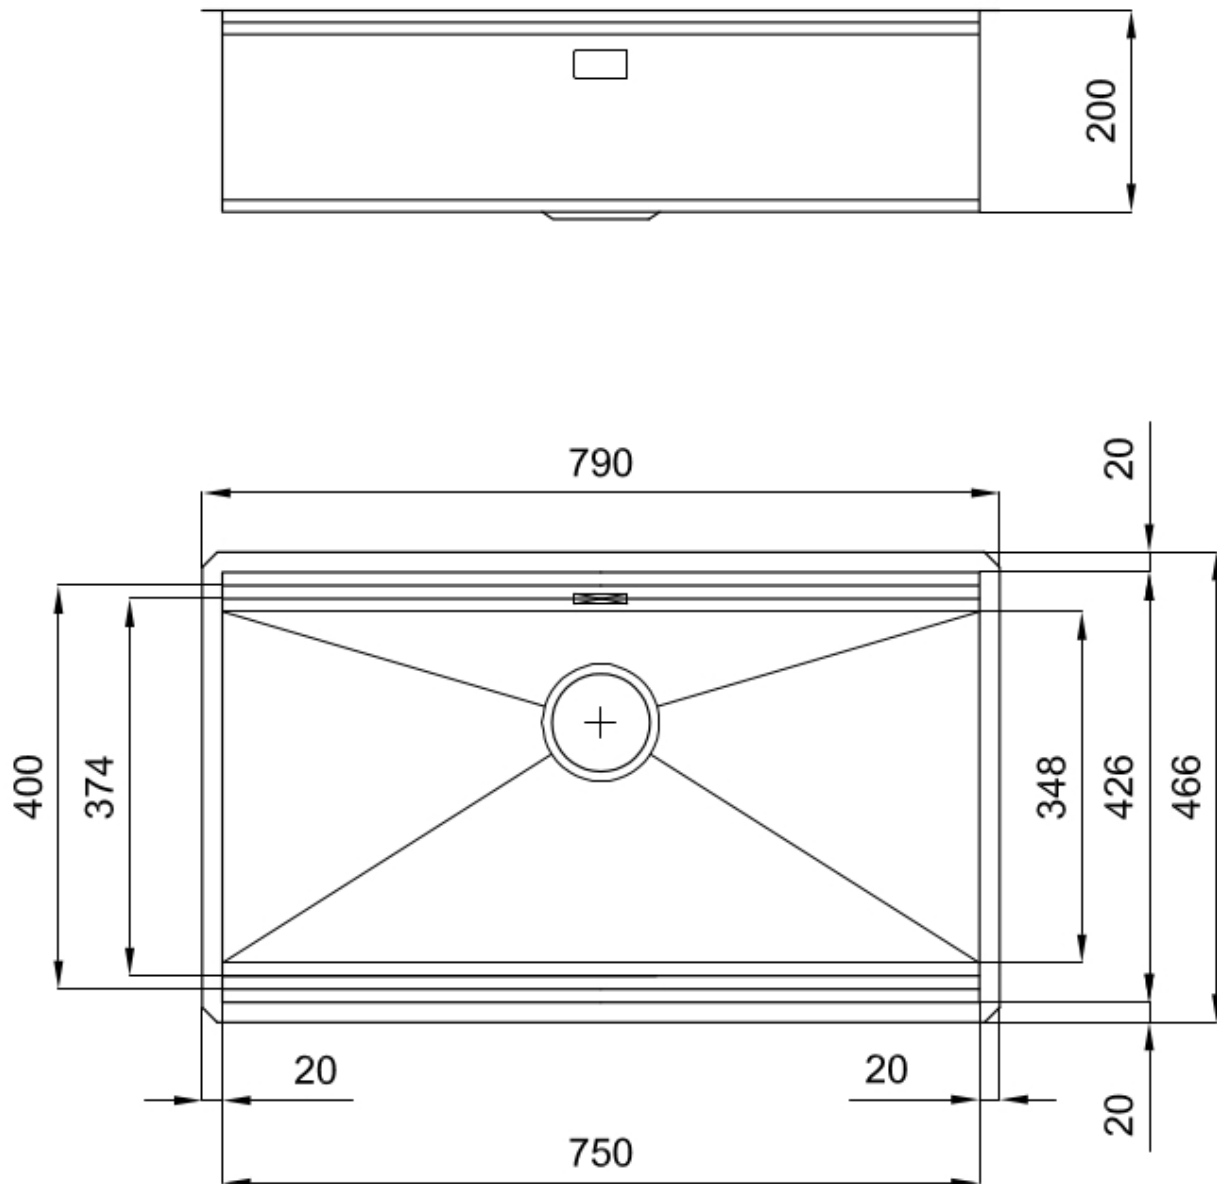

Triple recess - sliding accessories

The Foster Milano sink has an ingenious design that makes it simple to use a large set of optional accessories. On the topmost supporting step, the innovative Black grids slide, creating a large and practical surface to rinse food and crockery. The second step is meant to support and allow the sliding of a complete combination of accessories, which make some operations practical and safe: rinse, drain, slice, grate... everything can be done inside the sink. The third supporting step is on the bottom of the bowl. On this step one can rest the Black grids, making it possible to rinse foodstuffs without their coming in contact with the bottom of the sink, which may be dirty.

TECHNICAL DATA