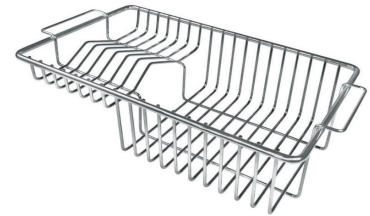

Triple recess - sliding accessories

The Foster Milano sink has an ingenious design that makes it simple to use a large set of optional accessories. On the topmost supporting step, the innovative Black grids slide, creating a large and practical surface to rinse food and crockery. The second step is meant to support and allow the sliding of a complete combination of accessories, which make some operations practical and safe: rinse, drain, slice, grate... everything can be done inside the sink. The third supporting step is on the bottom of the bowl. On this step one can rest the Black grids, making it possible to rinse foodstuffs without their coming in contact with the bottom of the sink, which may be dirty.

8100 602

OPTIONAL ACCESSORIES

HPDE Chopping board
8657 001

HPDE Twin chopping board
8644 101

Stainless steel perforated tray
8156 000

Stainless steel plate rack
8100 154

Stainless steel plate rack
8100 303
* only in combination with the accessory
8644 101

Stainless steel Plate rack
8100 306

Glass chopping board
8631 300

**Graters kit with ring-holder and
food collection tray**
8159 101
* only in combination with the accessory
8644 101

Stainless steel perforated tray
8151 000
* only in combination with the accessory
8644 101