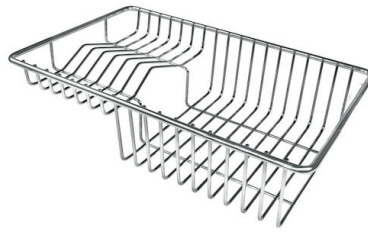

8100 602

OPTIONAL ACCESSORIES

HPDE Chopping board
8657 001

HPDE Twin chopping board
8644 101

Stainless steel perforated tray
8156 000

Stainless steel plate rack
8100 154

Stainless steel plate rack
8100 303
* only in combination with the accessory
8644 101

Stainless steel Plate rack
8100 306

Glass chopping board
8631 300

**Graters kit with ring-holder and
food collection tray**
8159 101
* only in combination with the accessory
8644 101

Stainless steel perforated tray
8151 000
* only in combination with the accessory
8644 101